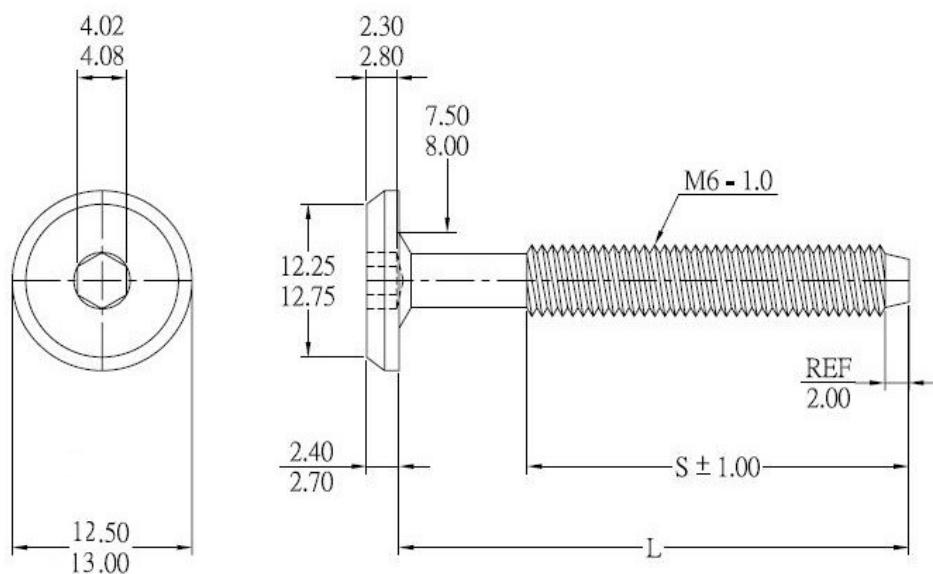

PRODUCT SHEET

Description:

Thirteen Screw, M6x14mm, Black Oxide, Conical

Item number:

12.01.723-0

Units	Box	Carton	HS Code	Barcode
Pcs.		4000	7318155898	
				5704866020640

L	M6x25mm (23+2)
L	M6x30mm (28+2)
L	M6x40mm (38+2)